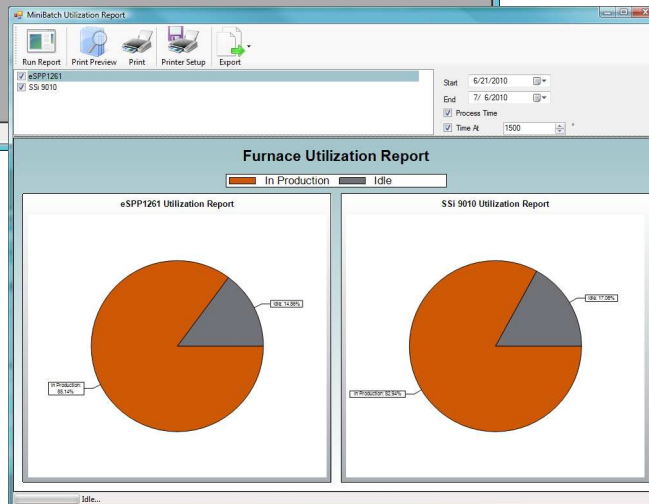

7205 Edington Dr.
Cincinnati, OH 45249
Phone: 513-772-0060
Fax: 513-772-9466

800.666.4330 | www.supersystems.com