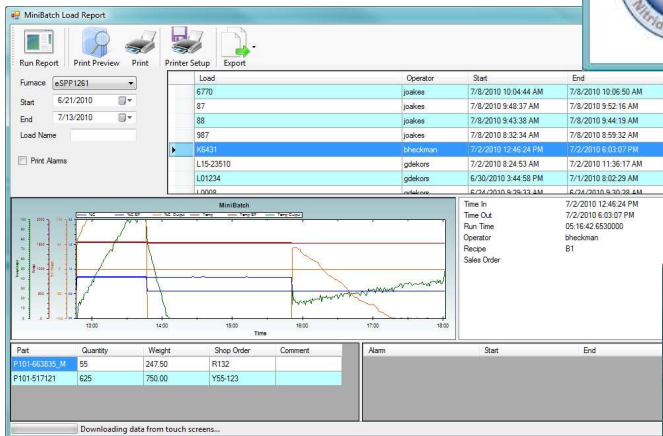

MiniBatch

Furnace Batch Tracking

Centralized or Remote Management

Part Database | Automatic Recipe Selection | Automatic Synchronization

- User – defined setup of what to capture during furnace runs
- Printing of load information and trend charts from PC or furnace controller
- Synchronization of recipes, loads, and parts *automatically*

Mini Batch

7205 Edington Dr.
Cincinnati, OH 45249
Phone: 513-772-0060
Fax: 513-772-9466

SuperSystems
incorporated

Name	IP Address	Screen Time	Synchronize Clocks	Database
eSPP1261	192.168.1.22	7/13/2010 2:55:41 PM (within one minute)	Synchronize Time	
SSi 9010	UNKNOWN	OFFLINE		
SSi 9010 Demo	192.168.1.197	OFFLINE		