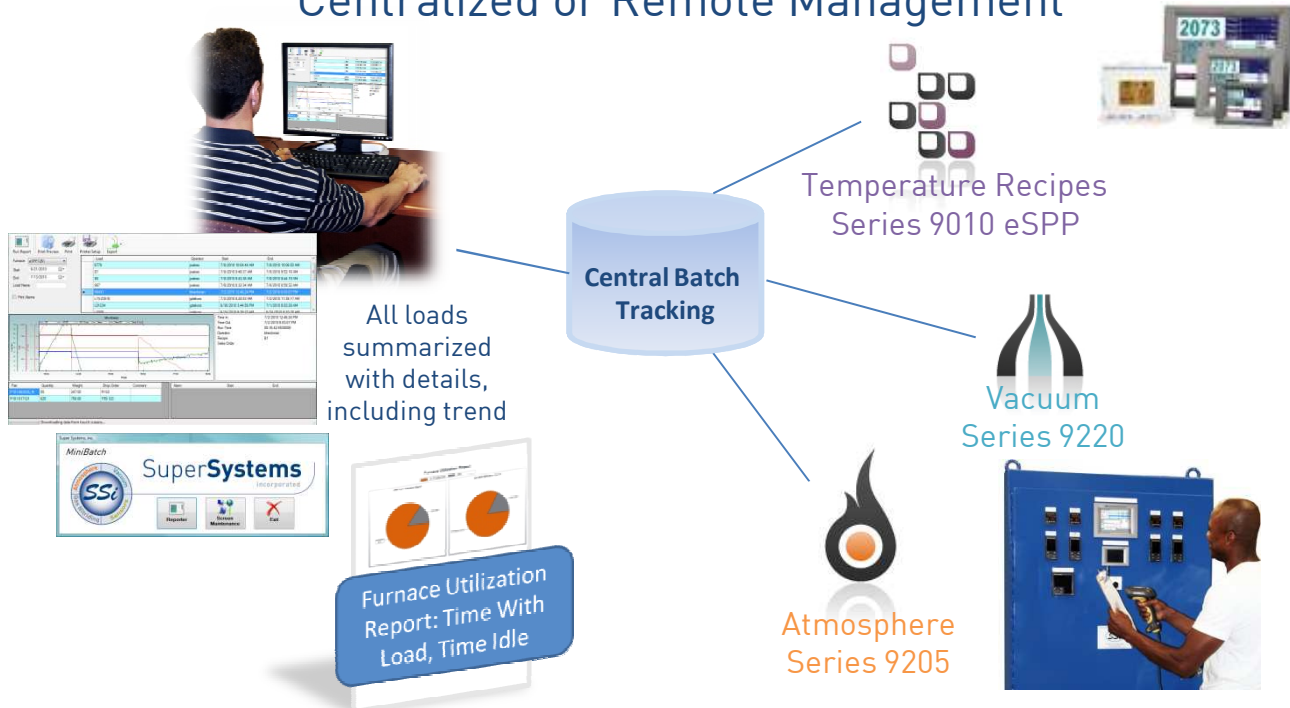

MiniBatch

Furnace Batch Tracking

Centralized or Remote Management

Part Database | Automatic Recipe Selection | Automatic Synchronization

- User – defined setup of what to capture during furnace runs
- Printing of load information and trend charts from PC or furnace controller
- Synchronization of recipes, loads, and parts *automatically*