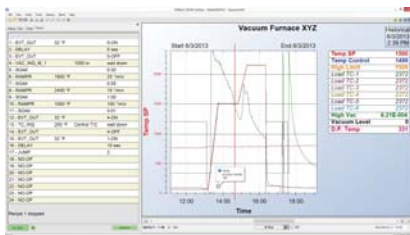

Justification

- Proven solution
 - Hundreds of installations covering thousands of furnaces worldwide
- Easy to use and administer
- Cost effective
 - No tag based licensing
- Reliable data logging
- Integration point available for ERP
- Reduce paper
- Consistent, uninterrupted data logging

Above: SuperDATA Recorder Trend Screen

Analyze

- Historical data easily accessible
- Statistical data by data point
- Tabular and trend display format

Visualize

- Human-machine interface (HMI)
 - Screen editor
 - Build your interface
- Plant overview
- Batch equipment line
- Equipment details
- Alarm screen
- Integrated control functions
 - Recipe management
 - Remote setpoint commands

History

- Unlimited trending points
- User defined trend displays
- "Always on" data logging
- Sophisticated data compression
 - Quick historical data retrieval
- Electronic notes

Notify

- Email and alert users of conditions: network down, deviation alarms, conditional issues, etc.