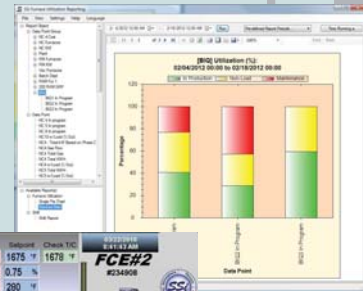

Justification

- Proven solution
 - Hundreds of installations covering thousands of furnaces worldwide
- Easy to use and administer
- Cost effective
 - No tag based licensing
- Reliable data logging
- Integration point available for ERP
- Reduce paper
- Consistent, uninterrupted data logging

Above: SuperDATA Recorder Trend Screen

Analyze

- Historical data easily accessible
- Statistical data by data point
- Tabular and trend display format

Visualize

- Human-machine interface (HMI)
 - Screen editor
 - Build your interface
- Plant overview
- Batch equipment line
- Equipment details
- Alarm screen
- Integrated control functions
 - Recipe management
 - Remote setpoint commands

History

- Unlimited trending points
- User defined trend displays
- "Always on" data logging
- Sophisticated data compression
 - Quick historical data retrieval
- Electronic notes

Notify

- Email and alert users of conditions: network down, deviation alarms, conditional issues, etc.