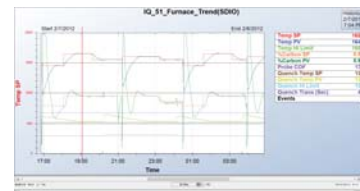

Above: SuperDATA Recorder Trend Screen

Analyze

- Historical data easily accessible
- Statistical data by data point
- Tabular and trend display format

Visualize

- Human-machine interface (HMI)
 - Screen editor
 - Build your interface
- Plant overview
- Batch equipment line
- Equipment details
- Alarm screen
- Integrated control functions
 - Recipe management
 - Remote setpoint commands

History

- Unlimited trending points
- User defined trend displays
- "Always on" data logging
- Sophisticated data compression
 - Quick historical data retrieval
- Electronic notes

Notify

- Email and alert users of conditions: network down, deviation alarms, conditional issues, etc.